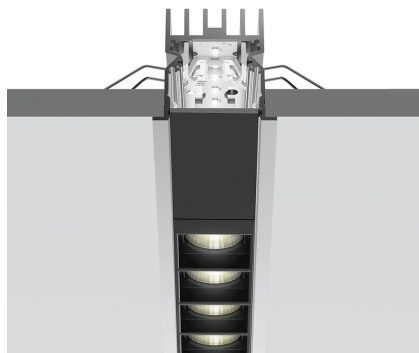

# A.39 Recessed Sharping Emission - Structural Module Trim - 2368mm - 36° - 4000K - Undimmable/Dimmable DALI - 4x4 Optics - Black

Carlotta de Bevilacqua

IP 20  Regulable: 

## LUMINARIA

- Potencia (W): **44W**
- Flujo Luminoso (lm): **3301lm**
- CCT: **4000K**
- Efficiency: **71%**
- Efficacy: **75.03lm/W**
- CRI: **90**
- Dimmable Typology: **Dali**

## ESPECIFICACIONES

Optimized version in line applications with wide lenghts. Diffusing direct and direct + indirect emission. Recessed trim, trimless, suspension and ceiling versions. Dimmable and non dimmable in two CCT 3000K and 4000K versions.

## DIMENSIONES

- Longitud: **cm 237**
- Ancho: **cm 5.5**
- Profundidad empotrado: **cm 5.7**