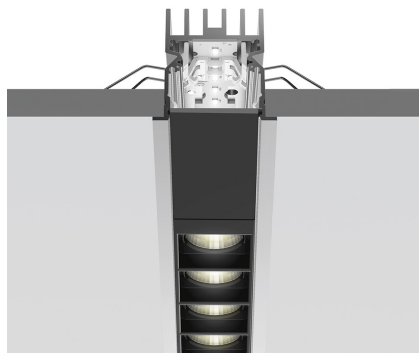

# A.39 Recessed Sharping Emission - Structural Module Trim - 2368mm - 36° - 4000K - Undimmable/Dimmable DALI - 4x4 Optics - Silver

Carlotta de Bevilacqua

IP 20  Regulable: 

## LUMINARIA

- Potencia (W): **44W**
- Flujo Luminoso (lm): **3301lm**
- CCT: **4000K**
- Efficiency: **71%**
- Efficacy: **75.03lm/W**
- CRI: **90**
- Dimmable Typology: **Dali**

## ESPECIFICACIONES

Optimized version in line applications with wide lenghts. Diffusing direct and direct + indirect emission. Recessed trim, trimless, suspension and ceiling versions. Dimmable and non dimmable in two CCT 3000K and 4000K versions.

## DIMENSIONES

- Longitud: **cm 237**
- Ancho: **cm 5.5**
- Profundidad empotrado: **cm 5.7**