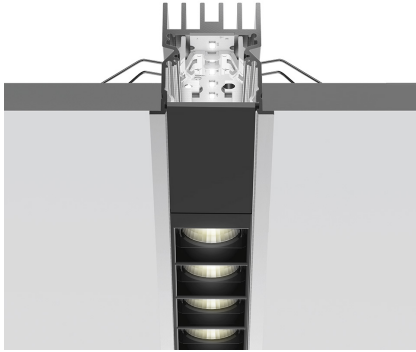

# A.39 Recessed Sharping Emission - Structural Module Trim - 2368mm - 36° - 4000K - Undimmable/Dimmable DALI - 6x4 Optics - Silver

Carlotta de Bevilacqua

IP 20  Regulable: 

## LUMINARIA

- Potencia (W): **66W**
- Flujo Luminoso (lm): **4952lm**
- CCT: **4000K**
- Efficiency: **71%**
- Efficacy: **75.03lm/W**
- CRI: **90**
- Dimmable Typology: **Dali**

## ESPECIFICACIONES

Optimized version in line applications with wide lengths. Diffusing direct and direct + indirect emission. Recessed trim, trimless, suspension and ceiling versions. Dimmable and non dimmable in two CCT 3000K and 4000K versions.

## DIMENSIONES

- Longitud: **cm 237**
- Ancho: **cm 5.5**
- Profundidad empotrado: **cm 5.7**