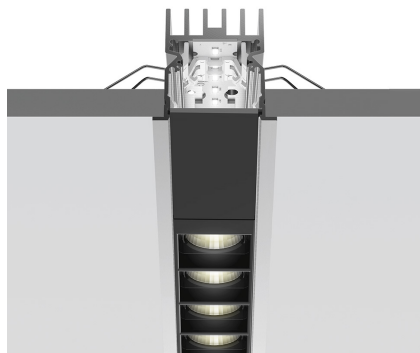

# A.39 Recessed Sharping Emission - Structural Module Trim - 2368mm - 36° - 4000K - Undimmable/Dimmable DALI - 6x4 Optics - White

Carlotta de Bevilacqua

IP 20  Regulable: 

## LUMINARIA

- Potencia (W): **66W**
- Flujo Luminoso (lm): **4952lm**
- CCT: **4000K**
- Efficiency: **71%**
- Efficacy: **75.03lm/W**
- CRI: **90**
- Dimmable Typology: **Dali**

## ESPECIFICACIONES

Optimized version in line applications with wide lenghts. Diffusing direct and direct + indirect emission. Recessed trim, trimless, suspension and ceiling versions. Dimmable and non dimmable in two CCT 3000K and 4000K versions.

## DIMENSIONES

- Longitud: **cm 237**
- Ancho: **cm 5.5**
- Profundidad empotrado: **cm 5.7**