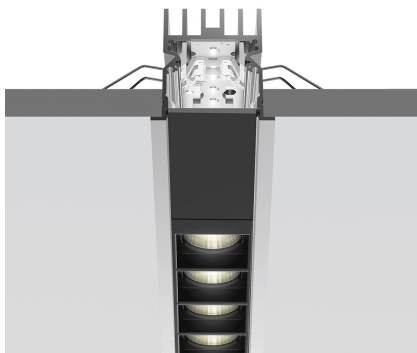

# A.39 Recessed Sharping Emission - Structural Module Trim - 2368mm - 52° - 3000K - Undimmable/Dimmable DALI - 4x4 Optics - White

Carlotta de Bevilacqua

IP 20  Regulable: 

## LUMINARIA

- Potencia (W): **44W**
- Flujo Luminoso (lm): **3195lm**
- CCT: **3000K**
- Efficiency: **73%**
- Efficacy: **72.6lm/W**
- CRI: **90**
- Dimmable Typology: **Dali**

## ESPECIFICACIONES

Optimized version in line applications with wide lenghts. Diffusing direct and direct + indirect emission. Recessed trim, trimless, suspension and ceiling versions. Dimmable and non dimmable in two CCT 3000K and 4000K versions.

## DIMENSIONES

- Longitud: **cm 237**
- Ancho: **cm 5.5**
- Profundidad empotrado: **cm 5.7**