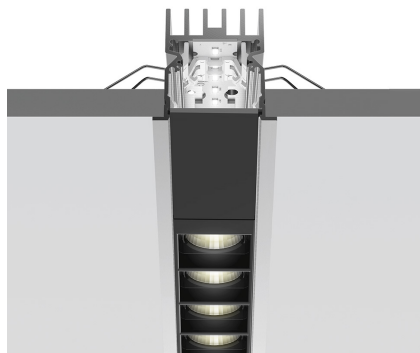

# A.39 Recessed Sharping Emission - Structural Module Trim - 2368mm - 52° - 4000K - Undimmable/Dimmable DALI - 4x4 Optics - Black

Carlotta de Bevilacqua

IP 20  Regulable: 

## LUMINARIA

- Potencia (W): **44W**
- Flujo Luminoso (lm): **3419lm**
- CCT: **4000K**
- Efficiency: **73%**
- Efficacy: **77.7lm/W**
- CRI: **90**
- Dimmable Typology: **Dali**

## ESPECIFICACIONES

Optimized version in line applications with wide lengths. Diffusing direct and direct + indirect emission. Recessed trim, trimless, suspension and ceiling versions. Dimmable and non dimmable in two CCT 3000K and 4000K versions.

## DIMENSIONES

- Longitud: **cm 237**
- Ancho: **cm 5.5**
- Profundidad empotrado: **cm 5.7**