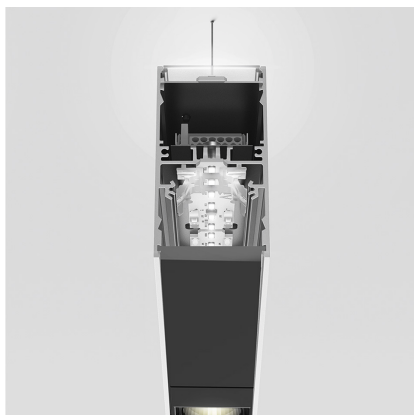

# A.39 Suspension - Direct + Indirect Emission - 1184mm - 36° - 3000K - Undimmable - 3x4 Optics - White

Carlotta de Bevilacqua

IP 20   

## LUMINARIA

- Potencia (W): **64W**
- Flujo Luminoso (lm): **5270lm**
- CCT: **3000K**
- Efficiency: **78%**
- Efficacy: **82.34lm/W**
- CRI: **90**

## ESPECIFICACIONES

Optimized version in line applications with wide lengths. Diffusing direct and direct + indirect emission. Recessed trim, trimless, suspension and ceiling versions. Dimmable and non dimmable in two CCT 3000K and 4000K versions.

## DIMENSIONES

- Longitud: **cm 118**
- Ancho: **cm 4.5**
- Altura: **cm 8.5**