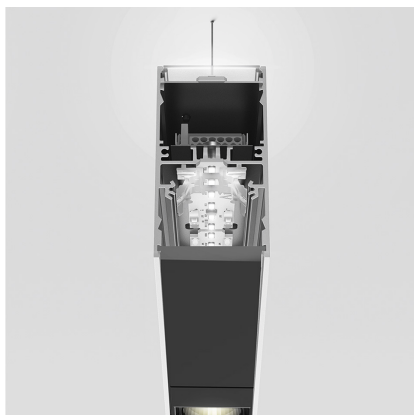

# A.39 Suspension - Direct + Indirect Emission - 1184mm - 52° - 3000K - Undimmable - 3x4 Optics - White

Carlotta de Bevilacqua

IP 20   

## LUMINARIA

- Potencia (W): **64W**
- Flujo Luminoso (lm): **5352lm**
- CCT: **3000K**
- Efficiency: **79%**
- Efficacy: **83.62lm/W**
- CRI: **90**

## ESPECIFICACIONES

Optimized version in line applications with wide lengths. Diffusing direct and direct + indirect emission. Recessed trim, trimless, suspension and ceiling versions. Dimmable and non dimmable in two CCT 3000K and 4000K versions.

## DIMENSIONES

- Longitud: **cm 118**
- Ancho: **cm 4.5**
- Altura: **cm 8.5**