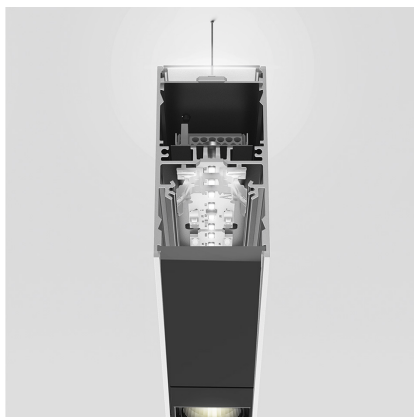

# A.39 Suspension - Direct + Indirect Emission - 1184mm - 52° - 4000K - Undimmable - 2x4 Optics - Black

Carlotta de Bevilacqua

IP 20   

## LUMINARIA

- Potencia (W): **53W**
- Flujo Luminoso (lm): **4798lm**
- CCT: **4000K**
- Efficiency: **81%**
- Efficacy: **90.52lm/W**
- CRI: **90**

## ESPECIFICACIONES

Optimized version in line applications with wide lengths. Diffusing direct and direct + indirect emission. Recessed trim, trimless, suspension and ceiling versions. Dimmable and non dimmable in two CCT 3000K and 4000K versions.

## DIMENSIONES

- Longitud: **cm 118**
- Ancho: **cm 4.5**
- Altura: **cm 8.5**