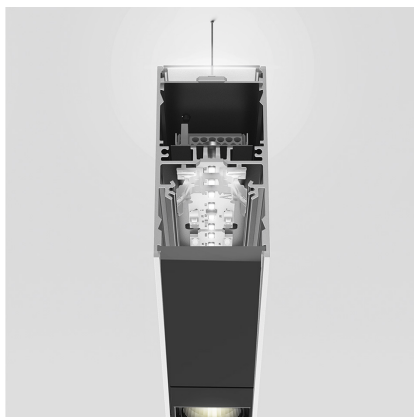

# A.39 Suspension - Direct + Indirect Emission - 2368mm - 20° - 3000K - Dimmable DALI - 6x4 Optics - Black

Carlotta de Bevilacqua

IP 20    Regulable: 

## LUMINARIA

- Potencia (W): **120W**
- Flujo Luminoso (lm): **10857lm**
- CCT: **3000K**
- Efficiency: **81%**
- Efficacy: **90.48lm/W**
- CRI: **90**
- Dimmable Typology: **Dali**

## ESPECIFICACIONES

Optimized version in line applications with wide lengths. Diffusing direct and direct + indirect emission. Recessed trim, trimless, suspension and ceiling versions. Dimmable and non dimmable in two CCT 3000K and 4000K versions.

## DIMENSIONES

- Longitud: **cm 237**
- Ancho: **cm 4.5**
- Altura: **cm 8.5**