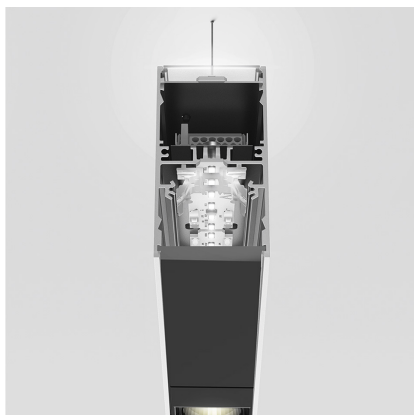

# A.39 Suspension - Direct + Indirect Emission - 2368mm - 20° - 3000K - Undimmable - 6x4 Optics - Silver

Carlotta de Bevilacqua

IP 20   

## LUMINARIA

- Potencia (W): **125W**
- Flujo Luminoso (lm): **10857lm**
- CCT: **3000K**
- Efficiency: **81%**
- Efficacy: **86.86lm/W**
- CRI: **90**

## ESPECIFICACIONES

Optimized version in line applications with wide lengths. Diffusing direct and direct + indirect emission. Recessed trim, trimless, suspension and ceiling versions. Dimmable and non dimmable in two CCT 3000K and 4000K versions.

## DIMENSIONES

- Longitud: **cm 237**
- Ancho: **cm 4.5**
- Altura: **cm 8.5**