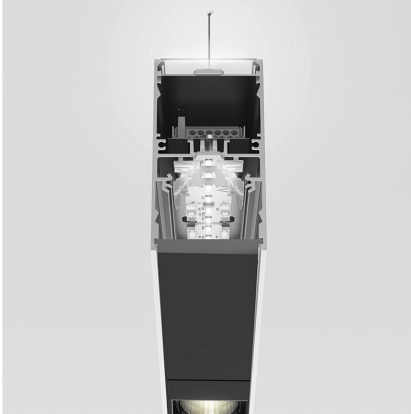

# A.39 Suspension - Direct + Indirect Emission - 2368mm - 20° - 4000K - Dimmable DALI - 4x4 Optics - Silver

Carlotta de Bevilacqua

IP 20    Regulable: 

## LUMINARIA

- Potencia (W): **104W**
- Flujo Luminoso (lm): **9705lm**
- CCT: **4000K**
- Efficiency: **81%**
- Efficacy: **93.32lm/W**
- CRI: **90**
- Dimmable Typology: **Dali**

## ESPECIFICACIONES

Optimized version in line applications with wide lengths. Diffusing direct and direct + indirect emission. Recessed trim, trimless, suspension and ceiling versions. Dimmable and non dimmable in two CCT 3000K and 4000K versions.

## DIMENSIONES

- Longitud: **cm 237**
- Ancho: **cm 4.5**
- Altura: **cm 8.5**