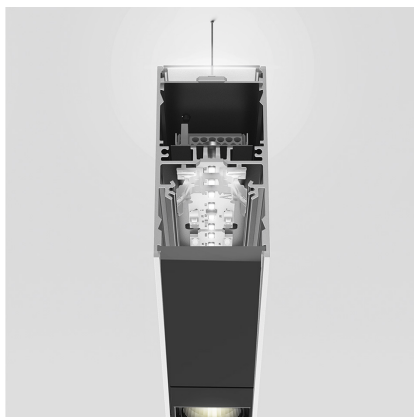

# A.39 Suspension - Direct + Indirect Emission - 2368mm - 36° - 3000K - Dimmable DALI - 4x4 Optics - Black

Carlotta de Bevilacqua

IP 20    Regulable: 

## LUMINARIA

- Potencia (W): **104W**
- Flujo Luminoso (lm): **8997lm**
- CCT: **3000K**
- Efficiency: **80%**
- Efficacy: **86.51lm/W**
- CRI: **90**
- Dimmable Typology: **Dali**

## ESPECIFICACIONES

Optimized version in line applications with wide lengths. Diffusing direct and direct + indirect emission. Recessed trim, trimless, suspension and ceiling versions. Dimmable and non dimmable in two CCT 3000K and 4000K versions.

## DIMENSIONES

- Longitud: **cm 237**
- Ancho: **cm 4.5**
- Altura: **cm 8.5**