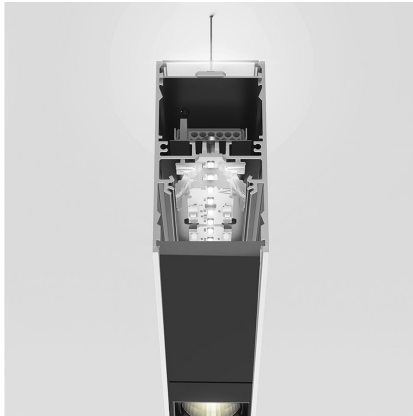

# A.39 Suspension - Direct + Indirect Emission - 2368mm - 36° - 4000K - Dimmable DALI - 6x4 Optics - Black

Carlotta de Bevilacqua

IP 20    Regulable: 

## LUMINARIA

- Potencia (W): **120W**
- Flujo Luminoso (lm): **11129lm**
- CCT: **4000K**
- Efficiency: **78%**
- Efficacy: **92.74lm/W**
- CRI: **90**
- Dimmable Typology: **Dali**

## ESPECIFICACIONES

Optimized version in line applications with wide lengths. Diffusing direct and direct + indirect emission. Recessed trim, trimless, suspension and ceiling versions. Dimmable and non dimmable in two CCT 3000K and 4000K versions.

## DIMENSIONES

- Longitud: **cm 237**
- Ancho: **cm 4.5**
- Altura: **cm 8.5**