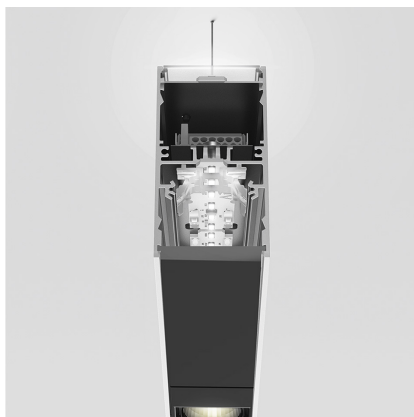

# A.39 Suspension - Direct + Indirect Emission - 2368mm - 52° - 3000K - Dimmable DALI - 6x4 Optics - Black

Carlotta de Bevilacqua

IP 20    Regulable: 

## LUMINARIA

- Potencia (W): **120W**
- Flujo Luminoso (lm): **10704lm**
- CCT: **3000K**
- Efficiency: **79%**
- Efficacy: **89.2lm/W**
- CRI: **90**
- Dimmable Typology: **Dali**

## ESPECIFICACIONES

Optimized version in line applications with wide lengths. Diffusing direct and direct + indirect emission. Recessed trim, trimless, suspension and ceiling versions. Dimmable and non dimmable in two CCT 3000K and 4000K versions.

## DIMENSIONES

- Longitud: **cm 237**
- Ancho: **cm 4.5**
- Altura: **cm 8.5**