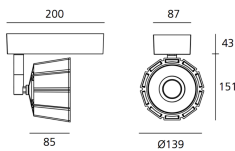

LUMINAIRE

1. Power Supply: ***Supplied with independent power supply for LED, dimmable Dali-SwitchDim. Voltage: 220-240V. ClassII. SELV. IP20.**
2. Watt: **35W**
   - Voltage: **220-240V**
   - Delivered lumens output: **3248lm**
   - CCT: **3000K**
   - Efficiency: **76%**
   - Efficacy: **92.8lm/W**
   - CRI: **90**

DESCRIPTION

Boasting elevated luminous flux, excellent colour rendering, energy efficiency, and a light compact design, Airlite is an innovative range of LED spotlights with exceptional photometric performance and flexibility. Thanks to an innovative heat dissipation system, air is filtered through open gaps in the die-cast aluminium body ensuring the efficiency and long life of our LED module. The hybrid optical system provides defined narrow beams, while keeping the light fixture dimensions compact.

PRODUCT CODE: - - -

FEATURES

- Article Code: - - -
- Colour: **Black**
- Installation: **Projector**
- Material: **Aluminium**
- Series: **Scenarios**
- Area contract: **Hospitality, Retail, Culture**
- design by: **Carlotta de Bevilacqua, Paola di Arianello**

DIMENSIONS

- Length: **cm 20**
- Width: **cm 8.7**
- Height: **cm 19.4**
- Diameter: **cm 13.9**
- Base Width: **cm 8.7**
- Weight: **cm 1.3**
- Glow Wire Test: **850°**

SOURCES INCLUDED

- Category: **Led**
- Number: **1**
- Watt: **30W**
- Delivered lumens output: **3353lm**
- Color temperature (K): **3000K**
- CRI: **=80 (min.)**
- Color Tolerance: **MacAdam 3SDCM**
- Efficacy: **112lm/W**
- Service Life: **>50000h**