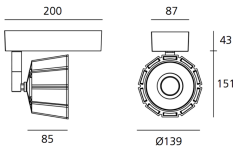

LUMINAIRE

Power Supply: ***Supplied with independent power supply for LED,**

- **dimmable Dali-SwitchDim. Voltage: 220-240V. ClassII. SELV. IP20.**
- Watt: **35W**
- Voltage: **220-240V**
- Delivered lumens output: **3248lm**
- CCT: **3000K**
- Efficiency: **76%**
- Efficacy: **92.8lm/W**
- CRI: **90**

DESCRIPTION

Boasting elevated luminous flux, excellent colour rendering, energy efficiency, and a light compact design, Airlite is an innovative range of LED spotlights with exceptional photometric performance and flexibility. Thanks to an innovative heat dissipation system, air is filtered through open gaps in the die-cast aluminium body ensuring the efficiency and long life of our LED module. The hybrid optical system provides defined narrow beams, while keeping the light fixture dimensions compact.

PRODUCT CODE: - - -

FEATURES

- Article Code: - - -
- Colour: **White**
- Installation: **Projector**
- Material: **Aluminium**
- Series: **Scenarios**
- Area contract: **Hospitality, Retail, Culture**
- design by: **Carlotta de Bevilacqua, Paola di Arianello**

DIMENSIONS

- Length: **cm 20**
- Width: **cm 8.7**
- Height: **cm 19.4**
- Diameter: **cm 13.9**
- Base Width: **cm 8.7**
- Weight: **cm 1.3**
- Glow Wire Test: **850°**

SOURCES INCLUDED

- Category: **Led**
- Number: **1**
- Watt: **30W**
- Delivered lumens output: **3353lm**
- Color temperature (K): **3000K**
- CRI: **=80 (min.)**
- Color Tolerance: **MacAdam 3SDCM**
- Efficacy: **112lm/W**
- Service Life: **>50000h**