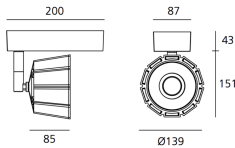

LUMINAIRE

1. Power Supply: ***Supplied with independent power supply for LED, dimmable Dali-SwitchDim. Voltage: 220-240V. ClassII. SELV. IP20.**
2. Watt: **35W**
   - Voltage: **220-240V**
   - Delivered lumens output: **3052lm**
   - CCT: **3000K**
   - Efficiency: **71%**
   - Efficacy: **87.2lm/W**
   - CRI: **90**

DESCRIPTION

Boasting elevated luminous flux, excellent colour rendering, energy efficiency, and a light compact design, Airlite is an innovative range of LED spotlights with exceptional photometric performance and flexibility. Thanks to an innovative heat dissipation system, air is filtered through open gaps in the die-cast aluminium body ensuring the efficiency and long life of our LED module. The hybrid optical system provides defined narrow beams, while keeping the light fixture dimensions compact.

PRODUCT CODE: - - -

FEATURES

- Article Code: - - -
- Colour: **Black**
- Installation: **Projector**
- Material: **Aluminium**
- Series: **Scenarios**
- Area contract: **Hospitality, Retail, Culture**
- design by: **Carlotta de Bevilacqua, Paola di Arianello**

DIMENSIONS

- Length: **cm 20**
- Width: **cm 8.7**
- Height: **cm 19.4**
- Diameter: **cm 13.9**
- Base Width: **cm 8.7**
- Weight: **cm 1.3**
- Glow Wire Test: **850°**

SOURCES INCLUDED

- Category: **Led**
- Number: **1**
- Watt: **30W**
- Delivered lumens output: **3310 lm**
- Color temperature (K): **3000K**
- CRI: **=80 (min.)**
- Color Tolerance: **MacAdam 3SDCM**
- Efficacy: **110 lm/W**
- Service Life: **L70(9K)>50000h**