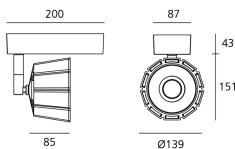

LUMINAIRE

1. Power Supply: ***Supplied with independent power supply for LED, dimmable Dali-SwitchDim. Voltage: 220-240V. ClassII. SELV. IP20.**
2. Watt: **35W**
   - Voltage: **220-240V**
   - Delivered lumens output: **3052lm**
   - CCT: **3000K**
   - Efficiency: **71%**
   - Efficacy: **87.2lm/W**
   - CRI: **90**

DESCRIPTION

Boasting elevated luminous flux, excellent colour rendering, energy efficiency, and a light compact design, Airlite is an innovative range of LED spotlights with exceptional photometric performance and flexibility. Thanks to an innovative heat dissipation system, air is filtered through open gaps in the die-cast aluminium body ensuring the efficiency and long life of our LED module. The hybrid optical system provides defined narrow beams, while keeping the light fixture dimensions compact.

PRODUCT CODE: - - -

FEATURES

- Article Code: - - -
- Colour: **White**
- Installation: **Projector**
- Material: **Aluminium**
- Series: **Scenarios**
- Area contract: **Hospitality, Retail, Culture**
- design by: **Carlotta de Bevilacqua, Paola di Arianello**

DIMENSIONS

- Length: **cm 20**
- Width: **cm 8.7**
- Height: **cm 19.4**
- Diameter: **cm 13.9**
- Base Width: **cm 8.7**
- Weight: **cm 1.3**
- Glow Wire Test: **850°**

SOURCES INCLUDED

- Category: **Led**
- Number: **1**
- Watt: **30W**
- Delivered lumens output: **3310 lm**
- Color temperature (K): **3000K**
- CRI: **=80 (min.)**
- Color Tolerance: **MacAdam 3SDCM**
- Efficacy: **110 lm/W**
- Service Life: **L70(9K)>50000h**