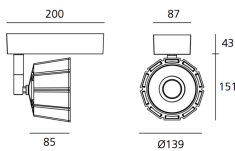

LUMINAIRE

1. Power Supply: ***Supplied with independent power supply for LED, dimmable Dali-SwitchDim. Voltage: 220-240V. ClassII. SELV. IP20.**
2. Watt: **35W**
   - Voltage: **220-240V**
   - Delivered lumens output: **3272lm**
   - CCT: **4000K**
   - Efficiency: **71%**
   - Efficacy: **93.49lm/W**
   - CRI: **90**

DESCRIPTION

Boasting elevated luminous flux, excellent colour rendering, energy efficiency, and a light compact design, Airlite is an innovative range of LED spotlights with exceptional photometric performance and flexibility. Thanks to an innovative heat dissipation system, air is filtered through open gaps in the die-cast aluminium body ensuring the efficiency and long life of our LED module. The hybrid optical system provides defined narrow beams, while keeping the light fixture dimensions compact.

PRODUCT CODE: - - -

FEATURES

- Article Code: - - -
- Colour: **White**
- Installation: **Projector**
- Material: **Aluminium**
- Series: **Scenarios**
- Area contract: **Hospitality, Retail, Culture**
- design by: **Carlotta de Bevilacqua, Paola di Arianello**

DIMENSIONS

- Length: **cm 20**
- Width: **cm 8.7**
- Height: **cm 19.4**
- Diameter: **cm 13.9**
- Base Width: **cm 8.7**
- Weight: **cm 1.3**
- Glow Wire Test: **850°**

SOURCES INCLUDED

- Category: **Led**
- Number: **1**
- Watt: **30W**
- Delivered lumens output: **3510 lm**
- Color temperature (K): **4000K**
- CRI: **=80 (min.)**
- Color Tolerance: **MacAdam 3SDCM**
- Efficacy: **117 lm/W**
- Service Life: **L70(9K)>50000h**