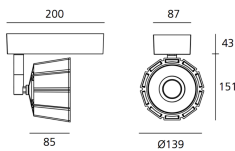

LUMINAIRE

Power Supply: ***Supplied with independent power supply for LED, non-dimmable.**

- Watt: **35W**
- Voltage: **220-240V**
- Delivered lumens output: **3483lm**
- CCT: **4000K**
- Efficiency: **76%**
- Efficacy: **99.51lm/W**
- CRI: **90**

DESCRIPTION

Boasting elevated luminous flux, excellent colour rendering, energy efficiency, and a light compact design, Airlite is an innovative range of LED spotlights with exceptional photometric performance and flexibility. Thanks to an innovative heat dissipation system, air is filtered through open gaps in the die-cast aluminium body ensuring the efficiency and long life of our LED module. The hybrid optical system provides defined narrow beams, while keeping the light fixture dimensions compact.

PRODUCT CODE: - - -

FEATURES

- Article Code: - - -
- Colour: **Black**
- Installation: **Projector**
- Material: **Aluminium**
- Series: **Scenarios**
- Area contract: **Hospitality, Retail, Culture**
- design by: **Carlotta de Bevilacqua, Paola di Arianello**

DIMENSIONS

- Length: **cm 20**
- Width: **cm 8.7**
- Height: **cm 19.4**
- Diameter: **cm 13.9**
- Base Width: **cm 8.7**
- Weight: **cm 1.3**
- Glow Wire Test: **850°**

SOURCES INCLUDED

- Category: **Led Retrofit**
- Number: **1**
- Watt: **30 W**
- Delivered lumens output: **3564 lm**
- Color temperature (K): **4000 K**
- CRI: **=80**
- Color Tolerance: **MacAdam 3SDCM**
- Efficacy: **119 lm/W**
- Service Life: **>50000h**