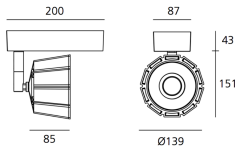

LUMINAIRE

Power Supply: ***Supplied with independent power supply for LED, non-dimmable.**

- Watt: **35W**
- Voltage: **220-240V**
- Delivered lumens output: **3483lm**
- CCT: **4000K**
- Efficiency: **76%**
- Efficacy: **99.51lm/W**
- CRI: **90**

DESCRIPTION

Boasting elevated luminous flux, excellent colour rendering, energy efficiency, and a light compact design, Airlite is an innovative range of LED spotlights with exceptional photometric performance and flexibility. Thanks to an innovative heat dissipation system, air is filtered through open gaps in the die-cast aluminium body ensuring the efficiency and long life of our LED module. The hybrid optical system provides defined narrow beams, while keeping the light fixture dimensions compact.

PRODUCT CODE: - - -

FEATURES

- Article Code: - - -
- Colour: **White**
- Installation: **Projector**
- Material: **Aluminium**
- Series: **Scenarios**
- Area contract: **Hospitality, Retail, Culture**
- design by: **Carlotta de Bevilacqua, Paola di Arianello**

DIMENSIONS

- Length: **cm 20**
- Width: **cm 8.7**
- Height: **cm 19.4**
- Diameter: **cm 13.9**
- Base Width: **cm 8.7**
- Weight: **cm 1.3**
- Glow Wire Test: **850°**

SOURCES INCLUDED

- Category: **Led Retrofit**
- Number: **1**
- Watt: **30 W**
- Delivered lumens output: **3564 lm**
- Color temperature (K): **4000 K**
- CRI: **=80**
- Color Tolerance: **MacAdam 3SDCM**
- Efficacy: **119 lm/W**
- Service Life: **>50000h**