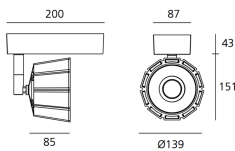

LUMINAIRE

Power Supply: ***Supplied with independent power supply for LED, non-dimmable.**

- Watt: **35W**
- Voltage: **220-240V**
- Delivered lumens output: **3052lm**
- CCT: **3000K**
- Efficiency: **71%**
- Efficacy: **87.2lm/W**
- CRI: **90**

DESCRIPTION

Boasting elevated luminous flux, excellent colour rendering, energy efficiency, and a light compact design, Airlite is an innovative range of LED spotlights with exceptional photometric performance and flexibility. Thanks to an innovative heat dissipation system, air is filtered through open gaps in the die-cast aluminium body ensuring the efficiency and long life of our LED module. The hybrid optical system provides defined narrow beams, while keeping the light fixture dimensions compact.

PRODUCT CODE: - - -

FEATURES

- Article Code: - - -
- Colour: **Black**
- Installation: **Projector**
- Material: **Aluminium**
- Series: **Scenarios**
- Area contract: **Hospitality, Retail, Culture**
- design by: **Carlotta de Bevilacqua, Paola di Arianello**

DIMENSIONS

- Length: **cm 20**
- Width: **cm 8.7**
- Height: **cm 19.4**
- Diameter: **cm 13.9**
- Base Width: **cm 8.7**
- Weight: **cm 1.3**
- Glow Wire Test: **850°**

SOURCES INCLUDED

- Category: **Led**
- Number: **1**
- Watt: **30W**
- Delivered lumens output: **3310 lm**
- Color temperature (K): **3000K**
- CRI: **=80 (min.)**
- Color Tolerance: **MacAdam 3SDCM**
- Efficacy: **110 lm/W**
- Service Life: **L70(9K)>50000h**