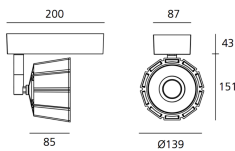

LUMINAIRE

Power Supply: ***Supplied with independent power supply for LED, non-dimmable.**

- Watt: **35W**
- Voltage: **220-240V**
- Delivered lumens output: **3272lm**
- CCT: **4000K**
- Efficiency: **71%**
- Efficacy: **93.49lm/W**
- CRI: **90**

DESCRIPTION

Boasting elevated luminous flux, excellent colour rendering, energy efficiency, and a light compact design, Airlite is an innovative range of LED spotlights with exceptional photometric performance and flexibility. Thanks to an innovative heat dissipation system, air is filtered through open gaps in the die-cast aluminium body ensuring the efficiency and long life of our LED module. The hybrid optical system provides defined narrow beams, while keeping the light fixture dimensions compact.

PRODUCT CODE: - - -

FEATURES

- Article Code: - - -
- Colour: **White**
- Installation: **Projector**
- Material: **Aluminium**
- Series: **Scenarios**
- Area contract: **Hospitality, Retail, Culture**
- design by: **Carlotta de Bevilacqua, Paola di Arianello**

DIMENSIONS

- Length: **cm 20**
- Width: **cm 8.7**
- Height: **cm 19.4**
- Diameter: **cm 13.9**
- Base Width: **cm 8.7**
- Weight: **cm 1.3**
- Glow Wire Test: **850°**

SOURCES INCLUDED

- Category: **Led**
- Number: **1**
- Watt: **30W**
- Delivered lumens output: **3510 lm**
- Color temperature (K): **4000K**
- CRI: **=80 (min.)**
- Color Tolerance: **MacAdam 3SDCM**
- Efficacy: **117 lm/W**
- Service Life: **L70(9K)>50000h**