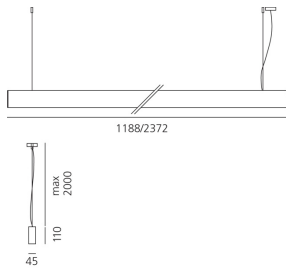

## LUMINARIA

- Potencia (W): **62W**
- Flujo Luminoso (lm): **4436lm**
- CCT: **3000K**
- Efficiency: **59%**
- Efficacy: **71.55lm/W**
- CRI: **80**
- Dimmable Typology: **Dali**

## ESPECIFICACIONES

Series of single units, preconfigured and complete for suspension-mounting, wall-mounting and ceiling-mounting. Body in extruded aluminium, painted white. Two lengths available: 1188 mm and 2372mm. LED version direct emission, diffused: LED monochromatic warm white (3000 K) and neutral white (4000 K). Power supply and light management system included, non dimmable or Dali-SwitchDim. Suspended version direct or double emission. Luminaires come complete with end caps, fixing brackets or suspension cables and optics. Compliant with standard EN60598-1 and other specific standards.

## DIMENSIONES

- Longitud: **cm 118**
- Ancho: **cm 4.5**
- Altura: **cm 11**
- Peso: **cm 3.8**
- Prueba calorífica: **650°**