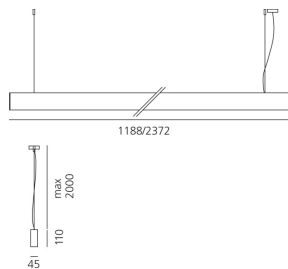

## LUMINARIA

- Potencia (W): **68W**
- Flujo Luminoso (lm): **3921lm**
- CCT: **3000K**
- Efficiency: **45%**
- Efficacy: **57.67lm/W**
- CRI: **80**
- Dimmable Typology: **Dali**

## ESPECIFICACIONES

Series of single units, preconfigured and complete for suspension-mounting, wall-mounting and ceiling-mounting. Body in extruded aluminium, painted white. Two lengths available: 1188 mm and 2372mm. LED version direct emission, diffused: LED monochromatic warm white (3000 K) and neutral white (4000 K). Power supply and light management system included, non dimmable or Dali-SwitchDim. Suspended version direct or double emission. Luminaires come complete with end caps, fixing brackets or suspension cables and optics. Compliant with standard EN60598-1 and other specific standards.

## DIMENSIONES

- Longitud: **cm 237**
- Ancho: **cm 4.5**
- Altura: **cm 11**
- Peso: **cm 7.1**
- Prueba calorífica: **850°**