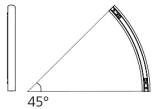

LUMINAIRE

- Watt: **11W**
- Delivered lumens output: **964lm**
- CCT: **3000K**
- Efficiency: **79%**
- Efficacy: **87.67lm/W**
- CRI: **80**
- Dimmable Typology: **Push & APP,Push/DALI**

Notes

Max 10 m for each power unit (10 m in one direction or 5 m in both directions). Ceiling rose with power supply for each group. (depending on the power supply chosen, the product could be APP Compatible). DALI dimming possible for the entire system or for groups of modules powered by the same driver.

DESCRIPTION

Alphabet of light system is a lighting language that continues to grow with new curved elements so it can be developed with increasing freedom throughout space. It is a basic principle that generates an open system implementing just a handful of basic modules. Thanks to specific geometric proportions, these modules can be combined together to form endless lighting structures, from the most elemental to the most complex, both linear and curved. The BIG idea is combined with Artemide's optoelectronic expertise to give rise to an innovative construction principle that casts continuous and comfortable light. It is a minimal presence that conceals ultra-sophisticated optoelectronic and patented mechanical innovation as well as groundbreaking control. The system can be controlled using the Artemide App to create freedom both in geometric design and in the definition of dynamic performance levels, which can be programmed or modified in real time.

PRODUCT CODE: 2117010A

FEATURES

- Article Code: **2117010A**
- Colour: **White**
- Installation: **Suspension**
- Material: **Methacrylate, aluminum**
- Series: **Design Collection, Architectural Indoor**
- Environment: **Indoor**
- design by: **BIG - Bjarke Ingels Group**

SOURCES INCLUDED

- Category: **Led**
- Number: **1**
- Watt: **8W**
- Color Tolerance: **MacAdam 3SDCM**
- Service Life: **L80 (12K) 72000h**