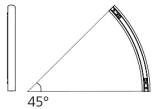

Alphabet of light system - Suspension - Curved - 45° - 3000K - Terminal Left - Not powered

BIG - Bjarke Ingels Group

IP20   Dimmerable: 

LUMINAIRE

- Watt: **11W**
- Delivered lumens output: **964lm**
- CCT: **3000K**
- Efficiency: **79%**
- Efficacy: **87.67lm/W**
- CRI: **80**
- Dimmable Typology: **Push & APP,Push/DALI**

Lengthening - Length 2,50m
2275010A

60° curve - 45° curve S joint (N°8)
2257010A

45° curve - 60° curve S joint (N°16)
2258010A

45° curve left - 45° curve left S joint (N°9)
2260010A

60°/45° curve left - 45°/60° curve right joint (N°11)
2261010A