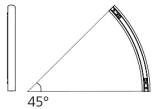

LUMINAIRE

- Watt: **11W**
- Delivered lumens output: **964lm**
- CCT: **3000K**
- Efficiency: **79%**
- Efficacy: **87.67lm/W**
- CRI: **80**
- Dimmable Typology: **Push & APP,Push/DALI**

Notes

Max 10 m for each power unit (10 m in one direction or 5 m in both directions). Ceiling rose with power supply for each group. (depending on the power supply chosen, the product could be APP Compatible). DALI dimming possible for the entire system or for groups of modules powered by the same driver.

DESCRIPTION

Alphabet of light system is a lighting language that continues to grow with new curved elements so it can be developed with increasing freedom throughout space. It is a basic principle that generates an open system implementing just a handful of basic modules. Thanks to specific geometric proportions, these modules can be combined together to form endless lighting structures, from the most elemental to the most complex, both linear and curved. The BIG idea is combined with Artemide's optoelectronic expertise to give rise to an innovative construction principle that casts continuous and comfortable light. It is a minimal presence that conceals ultra-sophisticated optoelectronic and patented mechanical innovation as well as groundbreaking control. The system can be controlled using the Artemide App to create freedom both in geometric design and in the definition of dynamic performance levels, which can be programmed or modified in real time.

PRODUCT CODE: 2116010A

FEATURES

- Article Code: **2116010A**
- Colour: **White**
- Installation: **Suspension**
- Material: **Methacrylate, aluminum**
- Series: **Design Collection, Architectural Indoor**
- Environment: **Indoor**
- design by: **BIG - Bjarke Ingels Group**

SOURCES INCLUDED

- Category: **Led**
- Number: **1**
- Watt: **8W**
- Color Tolerance: **MacAdam 3SDCM**
- Service Life: **L80 (12K) 72000h**