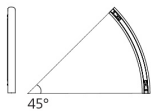

Alphabet of light system - Suspension - Curved - 45° - 3000K - Terminal Right - Powered

BIG - Bjarke Ingels Group

IP20   Dimmerable: 

LUMINAIRE

- Watt: **11W**
- Delivered lumens output: **964lm**
- CCT: **3000K**
- Efficiency: **79%**
- Efficacy: **87.67lm/W**
- CRI: **80**
- Dimmable Typology: **Push & APP,Push/DALI**

Lengthening - Length 2,50m
2275010A

60° curve - 45° curve S joint (N°8)
2277010A

45° curve - 60° curve S joint (N°16)
2258010A

60° curve right - 60° curve right joint (N°18)
2270010A

45° curve left - 45° curve left S joint (N°9)
2260010A