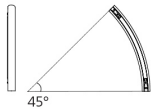

Alphabet of light system - Suspension - Curved - 45° - 3500K - Intermediate - Not powered

BIG - Bjarke Ingels Group

IP20   Dimmerable: 

LUMINAIRE

- Watt: **11W**
- Delivered lumens output: **979lm**
- CCT: **3500K**
- Efficiency: **79%**
- Efficacy: **89.03lm/W**
- CRI: **80**
- Dimmable Typology: **Push & APP,Push/DALI**

Lengthening - Length 1,25m
2274010A

NO
IMAGE
AVAILABLE

Lengthening - Length 2,50m
2275010A

60° curve - 45° curve S joint (N°8)
2257010A

45° curve - 60° curve S joint (N°16)
2258010A

45° curve left - 45° curve left S joint (N°9)
2260010A