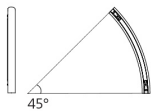

Alphabet of light system - Suspension - Curved - 45° - 3500K - Terminal Left - Not powered

BIG - Bjarke Ingels Group

IP20   Dimmerable: 

LUMINAIRE

- Watt: **11W**
- Delivered lumens output: **979lm**
- CCT: **3500K**
- Efficiency: **79%**
- Efficacy: **89.03lm/W**
- CRI: **80**
- Dimmable Typology: **Push & APP,Push/DALI**

Lengthening - Length 2,50m
2275010A

60° curve - 45° curve S joint (N°8)
2257010A

45° curve - 60° curve S joint (N°16)
2258010A

45° curve left - 45° curve left S joint (N°9)
2260010A

60°/45° curve left - 45°/60° curve right joint (N°11)
2261010A