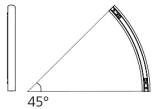

Alphabet of light system - Suspension - Curved - 45° - 3500K - Terminal Right - Not powered

BIG - Bjarke Ingels Group

IP20   Dimmerable: 

LUMINAIRE

- Watt: **11W**
- Delivered lumens output: **979lm**
- CCT: **3500K**
- Efficiency: **79%**
- Efficacy: **89.03lm/W**
- CRI: **80**
- Dimmable Typology: **Push & APP,Push/DALI**

Lengthening - Length 1,25m
2274010A

NO
IMAGE
AVAILABLE

Lengthening - Length 2,50m
2275010A

60° curve - 45° curve S joint (N°8)
2277010A

45° curve - 60° curve S joint (N°16)
2258010A

60° curve right - 60° curve right joint (N°18)
2270010A