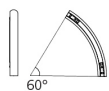

LUMINAIRE

- Watt: **8W**
- Delivered lumens output: **691lm**
- CCT: **3000K**
- Efficiency: **76%**
- Efficacy: **86.33lm/W**
- CRI: **80**
- Dimmable Typology: **Push & APP,Push/DALI**

Notes

Max 10 m for each power unit (10 m in one direction or 5 m in both directions). Ceiling rose with power supply for each group. (depending on the power supply chosen, the product could be APP Compatible). DALI dimming possible for the entire system or for groups of modules powered by the same driver.

DESCRIPTION

Alphabet of light system is a lighting language that continues to grow with new curved elements so it can be developed with increasing freedom throughout space. It is a basic principle that generates an open system implementing just a handful of basic modules. Thanks to specific geometric proportions, these modules can be combined together to form endless lighting structures, from the most elemental to the most complex, both linear and curved. The BIG idea is combined with Artemide's optoelectronic expertise to give rise to an innovative construction principle that casts continuous and comfortable light. It is a minimal presence that conceals ultra-sophisticated optoelectronic and patented mechanical innovation as well as groundbreaking control. The system can be controlled using the Artemide App to create freedom both in geometric design and in the definition of dynamic performance levels, which can be programmed or modified in real time.

PRODUCT CODE: 2121010A

FEATURES

- Article Code: **2121010A**
- Colour: **White**
- Installation: **Suspension**
- Material: **Methacrylate, aluminum**
- Series: **Design Collection, Architectural Indoor**
- Environment: **Indoor**
- design by: **BIG - Bjarke Ingels Group**

SOURCES INCLUDED

- Category: **Led**
- Number: **1**
- Watt: **8W**
- Color Tolerance: **MacAdam 3SDCM**
- Service Life: **L80 (12K) 72000h**