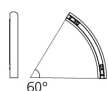

Alphabet of light system - Suspension - Curved - 60° - 3000K - Terminal Right - Not powered

BIG - Bjarke Ingels Group

IP20   Dimmerable: +●-

LUMINAIRE

- Watt: **8W**
- Delivered lumens output: **691lm**
- CCT: **3000K**
- Efficiency: **76%**
- Efficacy: **86.33lm/W**
- CRI: **80**
- Dimmable Typology: **Push & APP,Push/DALI**

Notes

Max 10 m for each power unit (10 m in one direction or 5 m in both directions). Ceiling rose with power supply for each group. (depending on the power supply chosen, the product could be APP Compatible). DALI dimming possible for the entire system or for groups of modules powered by the same driver.

60° curve - 60° curve joint (N°7)
2256010A

NO
IMAGE
AVAILABLE

Lengthening - Lenght 2,50m
2275010A

60° curve - 45° curve S joint (N°8)
2257010A

45° curve - 60° curve S joint (N°16)
2258010A

45° curve right - 45° curve right joint (N°17)
2269010A