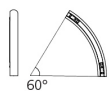

# Alphabet of light system - Suspension - Curved - 60° - 3500K - Terminal Left - Not powered

BIG - Bjarke Ingels Group

IP20   Dimmerable: 

60° curve - 60° curve joint (N°7)  
2256010A

NO  
IMAGE  
AVAILABLE

Lengthening - Lenght 2,50m  
2275010A

60° curve - 45° curve S joint (N°8)  
2257010A

45° curve - 60° curve S joint (N°16)  
2258010A

60° curve left - 60° curve left S joint (N°10)  
2259010A