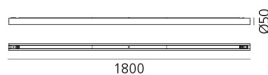

Alphabet of light system - Suspension - Linear - 1800 mm - 3000K - Terminal - Powered

BIG - Bjarke Ingels Group

IP20   Dimmerable: 

LUMINAIRE

- Watt: **33W**
- Delivered lumens output: **2932lm**
- CCT: **3000K**
- Efficiency: **80%**
- Efficacy: **88.83lm/W**
- CRI: **80**
- Dimmable Typology: **Push & APP,Push/DALI**

Notes

Max 10 m for each power unit (10 m in one direction or 5 m in both directions). Ceiling rose with power supply for each group. (depending on the power supply chosen, the product could be APP Compatible). DALI dimming possible for the entire system or for groups of modules powered by the same driver.

DIMENSIONS

- Length: **cm 179**

SOURCES INCLUDED

- Category: **Led**
- Number: **1**
- Watt: **33W**
- Color Tolerance: **MacAdam 3SDCM**
- Service Life: **L80 (12K) 72000h**

Accessories

NO
IMAGE
AVAILABLE

Suspension Kit - Length 4 meters
2273010A

Linear - 90° vertical UP joint (N°14)
2264010A

Linear - 90° vertical DOWN joint (N°15)
2265010A

Suspension Kit - Length 1,5 meters
2266010A

Rose/Power Supply - Suspension
2267010A