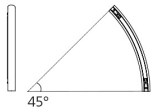

# Alphabet of light system - Wall/Ceiling - Curved - 45° - 3000K - Intermediate - Powered - Semi-Recessed

BIG - Bjarke Ingels Group

IP20   Dimmerable: 