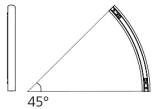

Alphabet of light system - Wall/Ceiling - Curved - 45° - 3000K - Terminal Right - Powered - Semi-Recessed

BIG - Bjarke Ingels Group

IP20   Dimmerable: 

LUMINAIRE

- Watt: **11W**
- Delivered lumens output: **964lm**
- CCT: **3000K**
- Efficiency: **79%**
- Efficacy: **87.67lm/W**
- CRI: **80**
- Dimmable Typology: **Push & APP,Push/DALI**

Notes

Max 10 m for each power unit (10 m in one direction or 5 m in both directions). Ceiling rose with power supply for each group. (depending on the power supply chosen, the product could be APP Compatible). DALI dimming possible for the entire system or for groups of modules powered by the same driver.