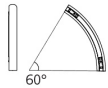

Alphabet of light system - Wall/Ceiling - Curved - 60° - 3000K - Terminal Left - Powered

BIG - Bjarke Ingels Group

IP20   Dimmerable: 

LUMINAIRE

- Watt: **8W**
- Delivered lumens output: **691lm**
- CCT: **3000K**
- Efficiency: **76%**
- Efficacy: **86.33lm/W**
- CRI: **80**
- Dimmable Typology: **Push & APP, Push/DALI**

Notes

Max 10 m for each power unit (10 m in one direction or 5 m in both directions).
Ceiling rose with power supply for each group. (depending on the power supply chosen, the product could be APP Compatible). DALI dimming possible for the entire system or for groups of modules powered by the same driver.

45° curve - 60° curve S joint (N°16)
2258010A

60° curve left - 60° curve left S joint (N°10)
2259010A

60°/45° curve left - 45°/60° curve right joint (N°11)
2261010A

60°/45° curve right - 45°/60° curve left joint
(N°12)
2262010A