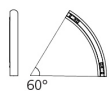

Alphabet of light system - Wall/Ceiling - Curved - 60° - 3000K - Terminal Right - Not powered

BIG - Bjarke Ingels Group

IP20   Dimmerable: 

LUMINAIRE

- Watt: **8W**
- Delivered lumens output: **691lm**
- CCT: **3000K**
- Efficiency: **76%**
- Efficacy: **86.33lm/W**
- CRI: **80**
- Dimmable Typology: **Push & APP,Push/DALI**

Notes

Max 10 m for each power unit (10 m in one direction or 5 m in both directions). Ceiling rose with power supply for each group. (depending on the power supply chosen, the product could be APP Compatible). DALI dimming possible for the entire system or for groups of modules powered by the same driver.

45° curve - 60° curve S joint (N°16)
2258010A

45° curve right - 45° curve right joint (N°17)
2269010A

60° curve left - 60° curve left S joint (N°10)
2259010A

60°/45° curve left - 45°/60° curve right joint
(N°11)
2261010A