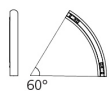

# Alphabet of light system - Wall/Ceiling - Curved - 60° - 3500K - Terminal Right - Powered - Semi-Recessed

BIG - Bjarke Ingels Group

IP20   Dimmerable: 