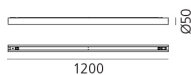

Alphabet of light system - Wall/Ceiling - Linear - 1200 mm - 3000K - Terminal - Not powered

BIG - Bjarke Ingels Group

IP20   Dimmerable: 

LUMINAIRE

- Watt: **21W**
- Delivered lumens output: **1954lm**
- CCT: **3000K**
- Efficiency: **80%**
- Efficacy: **93.06lm/W**
- CRI: **80**
- Dimmable Typology: **Push & APP,Push/DALI**

Notes

Max 10 m for each power unit (10 m in one direction or 5 m in both directions). Ceiling rose with power supply for each group. (depending on the power supply chosen, the product could be APP Compatible). DALI dimming possible for the entire system or for groups of modules powered by the same driver.

DIMENSIONS

- Length: **cm 120**

SOURCES INCLUDED

- Category: **Led**
- Number: **1**
- Watt: **22W**
- Color Tolerance: **MacAdam 3SDCM**
- Service Life: **L80 (12K) 72000h**

Accessories

Linear - 90° vertical UP joint (N°14)
2264010A

Linear - 90° vertical DOWN joint (N°15)
2265010A

Linear - linear joint (N°1)
2250010A

Linear - curve 45° right joint (N°2)
2251010A

Linear - curve 45° left joint (N°3)
2252010A

Linear - curve 60° right joint (N°5)
2253010A