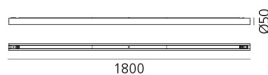

# Alphabet of light system - Wall/Ceiling - Linear - 1800 mm - 3000K - Intermediate - Not powered

BIG - Bjarke Ingels Group

IP20   Dimmerable: 

## LUMINAIRE

- Watt: **33W**
- Delivered lumens output: **2932lm**
- CCT: **3000K**
- Efficiency: **80%**
- Efficacy: **88.83lm/W**
- CRI: **80**
- Dimmable Typology: **Push & APP,Push/DALI**

## Notes

Max 10 m for each power unit (10 m in one direction or 5 m in both directions). Ceiling rose with power supply for each group. (depending on the power supply chosen, the product could be APP Compatible). DALI dimming possible for the entire system or for groups of modules powered by the same driver.

## DIMENSIONS

- Length: **cm 179**