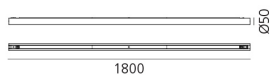

Alphabet of light system - Wall/Ceiling - Linear - 1800 mm - 3000K - Intermediate - Powered

BIG - Bjarke Ingels Group

IP20   Dimmerable: 

LUMINAIRE

- Watt: **33W**
- Delivered lumens output: **2932lm**
- CCT: **3000K**
- Efficiency: **80%**
- Efficacy: **88.83lm/W**
- CRI: **80**
- Dimmable Typology: **Push & APP,Push/DALI**

Notes

Max 10 m for each power unit (10 m in one direction or 5 m in both directions). Ceiling rose with power supply for each group. (depending on the power supply chosen, the product could be APP Compatible). DALI dimming possible for the entire system or for groups of modules powered by the same driver.

DIMENSIONS

- Length: **cm 179**

SOURCES INCLUDED

- Category: **Led**
- Number: **1**
- Watt: **33W**
- Color Tolerance: **MacAdam 3SDCM**
- Service Life: **L80 (12K) 72000h**

Accessories

Linear - 90° vertical UP joint (N°14)
2264010A

Linear - 90° vertical DOWN joint (N°15)
2265010A

Linear - linear joint (N°1)
2250010A

Linear - curve 45° right joint (N°2)
2251010A

Linear - curve 45° left joint (N°3)
2252010A

Linear - curve 60° right joint (N°5)
2253010A