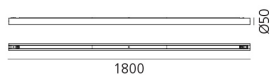

Alphabet of light system - Wall/Ceiling - Linear - 1800 mm - 3000K - Intermediate - Powered - Semi-Recessed

BIG - Bjarke Ingels Group

IP20   Dimmerable: 

LUMINAIRE

- Watt: **33W**
- Delivered lumens output: **2932lm**
- CCT: **3000K**
- Efficiency: **80%**
- Efficacy: **88.83lm/W**
- CRI: **80**
- Dimmable Typology: **Push & APP,Push/DALI**

Notes

Max 10 m for each power unit (10 m in one direction or 5 m in both directions). Ceiling rose with power supply for each group. (depending on the power supply chosen, the product could be APP Compatible). DALI dimming possible for the entire system or for groups of modules powered by the same driver.

DIMENSIONS

- Length: **cm 179**

SOURCES INCLUDED

- Category: **Led**
- Number: **1**
- Watt: **33W**
- Color Tolerance: **MacAdam 3SDCM**
- Service Life: **L80 (12K) 72000h**

Accessories

NO
IMAGE
AVAILABLE

Linear - curve 60° left joint (N°6)
2254010A