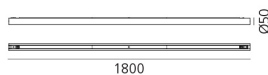

# Alphabet of light system - Wall/Ceiling - Linear - 1800 mm - 3000K - Terminal - Not powered

BIG - Bjarke Ingels Group

IP20   Dimmerable: 

## LUMINAIRE

- Watt: **33W**
- Delivered lumens output: **2932lm**
- CCT: **3000K**
- Efficiency: **80%**
- Efficacy: **88.83lm/W**
- CRI: **80**
- Dimmable Typology: **Push & APP,Push/DALI**

## Notes

Max 10 m for each power unit (10 m in one direction or 5 m in both directions). Ceiling rose with power supply for each group. (depending on the power supply chosen, the product could be APP Compatible). DALI dimming possible for the entire system or for groups of modules powered by the same driver.

## DIMENSIONS

- Length: **cm 179**