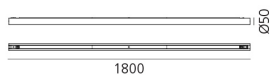

Alphabet of light system - Wall/Ceiling - Linear - 1800 mm - 3000K - Terminal - Powered

BIG - Bjarke Ingels Group

IP20   Dimmerable: 

LUMINAIRE

- Watt: **33W**
- Delivered lumens output: **2932lm**
- CCT: **3000K**
- Efficiency: **80%**
- Efficacy: **88.83lm/W**
- CRI: **80**
- Dimmable Typology: **Push & APP,Push/DALI**

Notes

Max 10 m for each power unit (10 m in one direction or 5 m in both directions). Ceiling rose with power supply for each group. (depending on the power supply chosen, the product could be APP Compatible). DALI dimming possible for the entire system or for groups of modules powered by the same driver.

DIMENSIONS

- Length: **cm 179**

SOURCES INCLUDED

- Category: **Led**
- Number: **1**
- Watt: **33W**
- Color Tolerance: **MacAdam 3SDCM**
- Service Life: **L80 (12K) 72000h**

Accessories

Linear - 90° vertical UP joint (N°14)
2264010A

Linear - 90° vertical DOWN joint (N°15)
2265010A

Linear - linear joint (N°1)
2250010A

Linear - curve 45° right joint (N°2)
2251010A

Linear - curve 45° left joint (N°3)
2252010A

Linear - curve 60° right joint (N°5)
2253010A