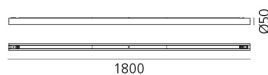

Alphabet of light system - Wall/Ceiling - Linear - 1800 mm - 3000K - Terminal - Powered - Semi-Recessed

BIG - Bjarke Ingels Group

IP20   Dimmerable: 

LUMINAIRE

- Watt: **33W**
- Delivered lumens output: **2932lm**
- CCT: **3000K**
- Efficiency: **80%**
- Efficacy: **88.83lm/W**
- CRI: **80**
- Dimmable Typology: **Push & APP,Push/DALI**

Notes

Max 10 m for each power unit (10 m in one direction or 5 m in both directions). Ceiling rose with power supply for each group. (depending on the power supply chosen, the product could be APP Compatible). DALI dimming possible for the entire system or for groups of modules powered by the same driver.

DIMENSIONS

- Length: **cm 179**

SOURCES INCLUDED

- Category: **Led**
- Number: **1**
- Watt: **33W**
- Color Tolerance: **MacAdam 3SDCM**
- Service Life: **L80 (12K) 72000h**

Accessories

NO
IMAGE
AVAILABLE