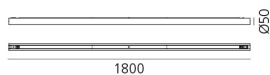

# Alphabet of light system - Wall/Ceiling - Linear - 1800 mm - 3500K - Intermediate - Not powered

BIG - Bjarke Ingels Group

IP20   Dimmerable: 

## LUMINAIRE

- Watt: **33W**
- Delivered lumens output: **2977lm**
- CCT: **3500K**
- Efficiency: **80%**
- Efficacy: **90.21lm/W**
- CRI: **80**
- Dimmable Typology: **Push & APP,Push/DALI**

## Notes

Max 10 m for each power unit (10 m in one direction or 5 m in both directions). Ceiling rose with power supply for each group. (depending on the power supply chosen, the product could be APP Compatible). DALI dimming possible for the entire system or for groups of modules powered by the same driver.

## DIMENSIONS

- Length: **cm 179**